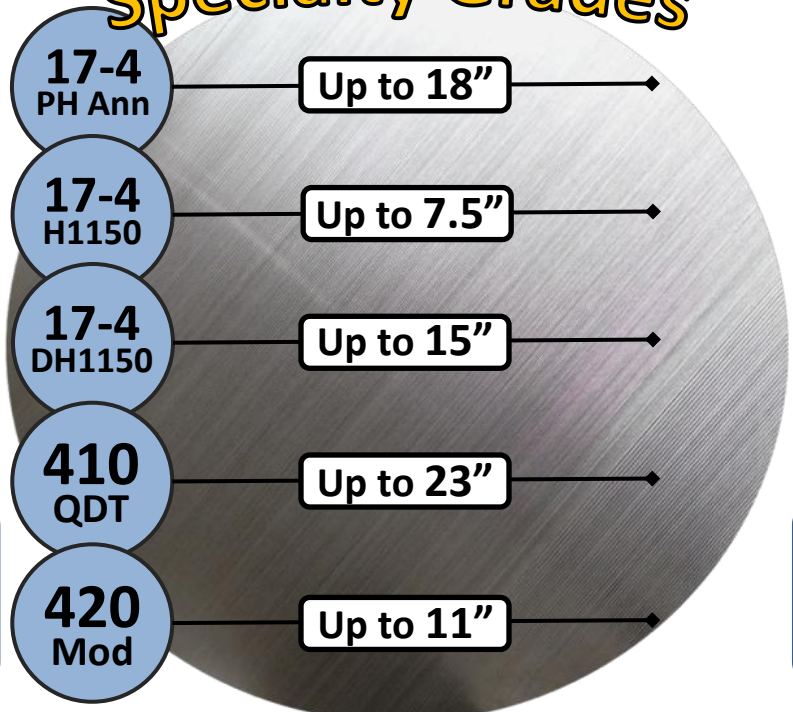

Specialty Grades

Chicago
(Warehouse Only)
1191 W Hawthorne
Chicago, IL 60185

Houston
(Warehouse & Sales)
7404 Railhead Ln
Houston, TX 77086

Sales Office
281-760-0400

ESPSTEEL.COM

Toll-Free
888-377-4317