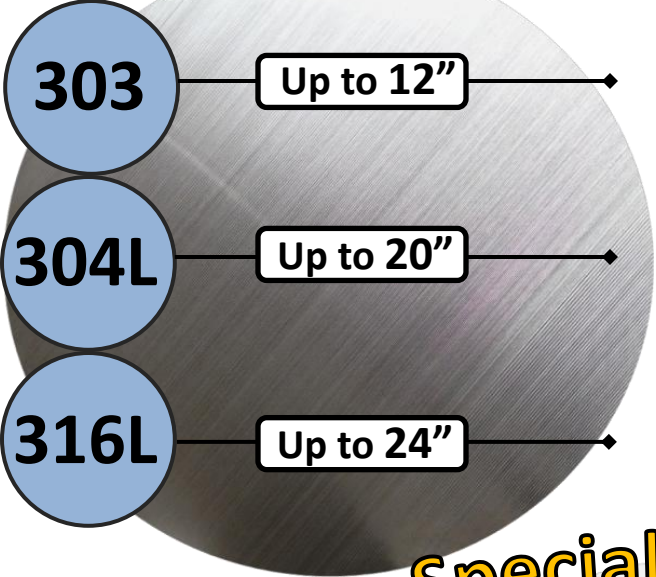

LARGE DIAMETER BAR

300-Series