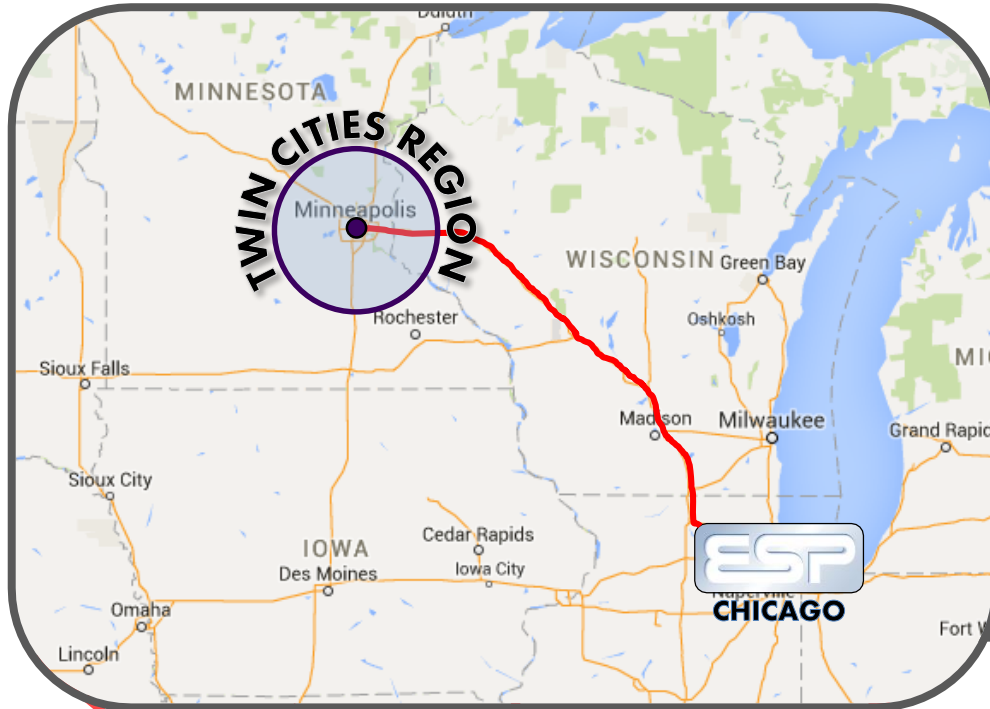

## TWIN CITIES SHUTTLE PROGRAM

ESPSTEEL.COM

888-377-4317

- **Weekly Shuttle to Twin Cities Region**
- **2000 LB Weight Min.**
- **\$50 Fee Per Dropoff**
- **Orders must be in by Thursday @ 1:00pm**
- **Shuttle ETA: Monday AM**