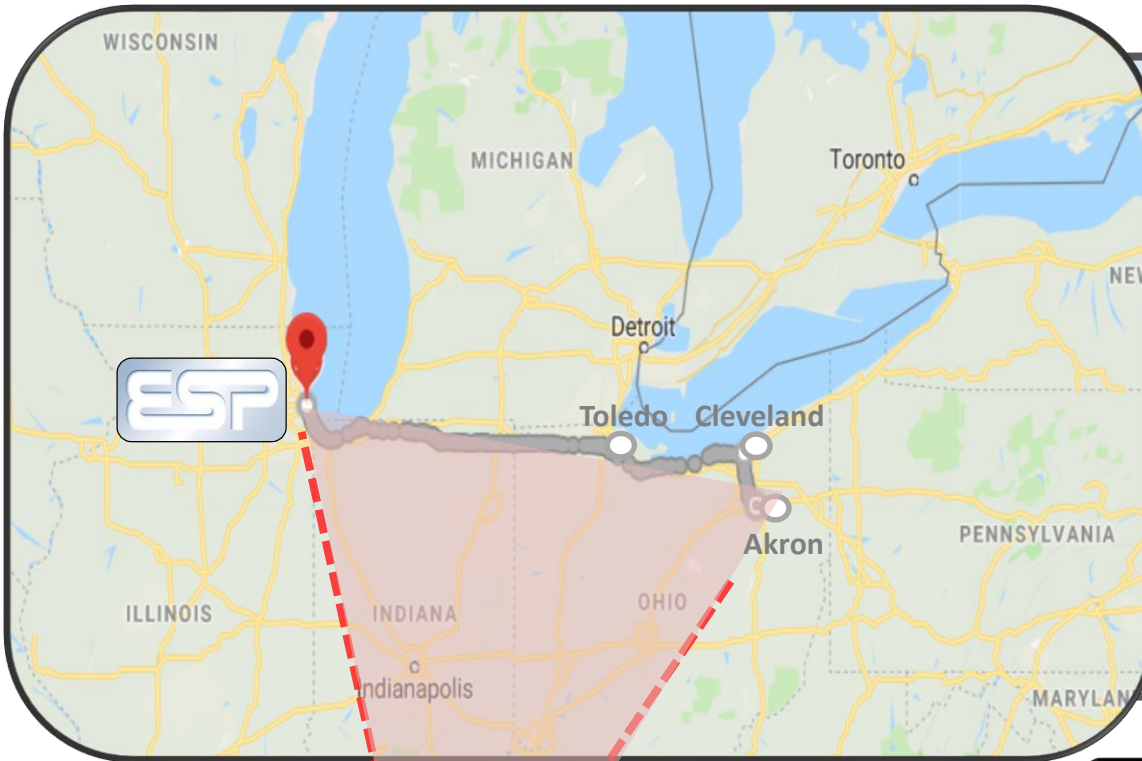

Specialty Steel Products

CLEVELAND SHUTTLE PROGRAM

EST

ESPSTEEL.COM

• (888) 377-4317

- **Weekly Shuttle to Toledo, Cleveland & Akron**
- **2000 LB Weight Min.**
- **\$75 Fee Per Dropoff**
- **Orders must be in by Tuesday @ 1:00 p.m. CST**
- **Shuttle ETA Thursday**