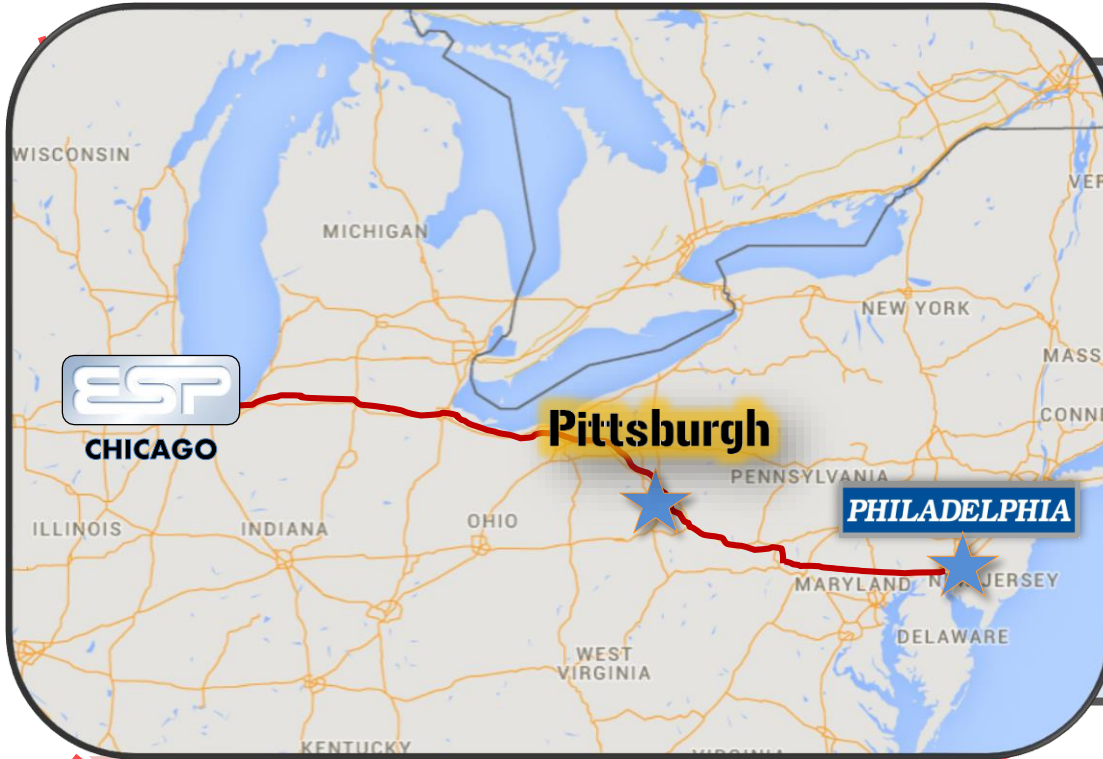

## PENN SHUTTLE PROGRAM

ESPSTEEL.COM 888-377-4317

- **Weekly Shuttle to Pittsburgh & Philadelphia**
- **2000 LB Weight Min.**
- **\$75 Fee Per Dropoff**
- **Orders must be in by Thursday @ 1pm**
- **Shuttle ETA:**
  - **Pittsburgh – Mondays**
  - **Philadelphia – Tuesdays**