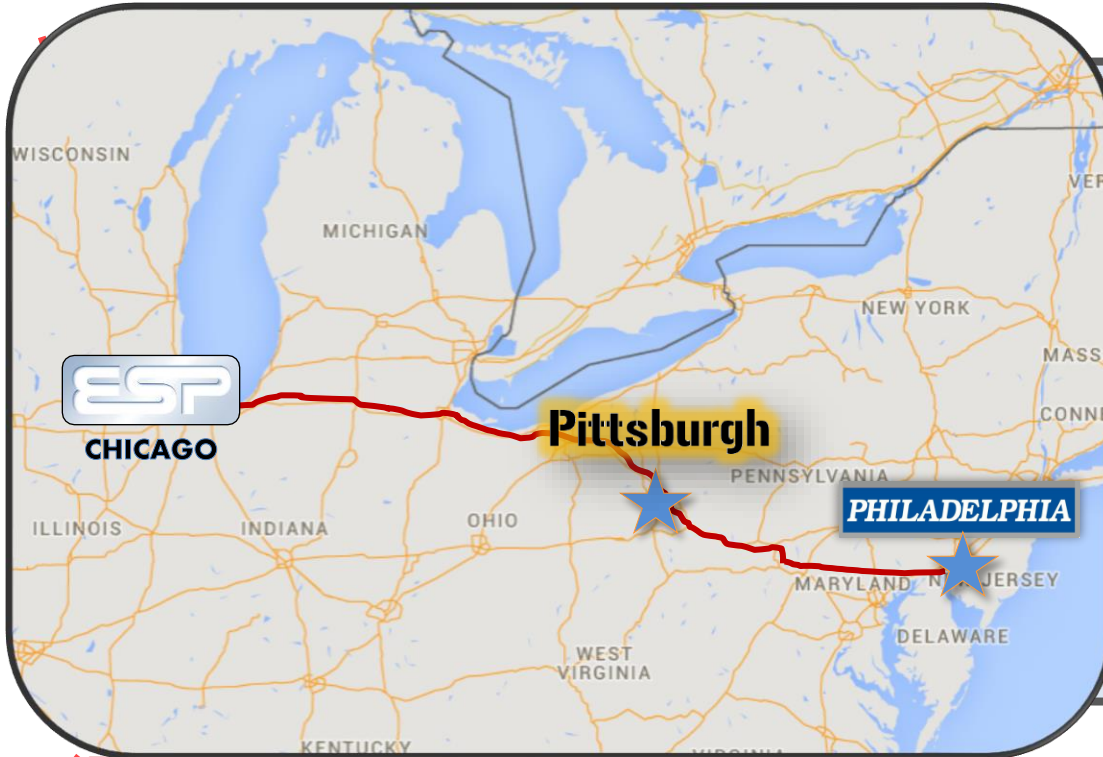

## PENN SHUTTLE PROGRAM

ESPSTEEL.COM    888-377- 4317

- **Weekly Shuttle to Pittsburgh & Philadelphia**
- **2000 LB Weight Min.**
- **\$75 Fee Per Dropoff**
- **Orders must be in by Thursday @ 1pm**
- **Shuttle ETA:**
  - **Pittsburgh – Mondays**
  - **Philadelphia – Tuesdays**