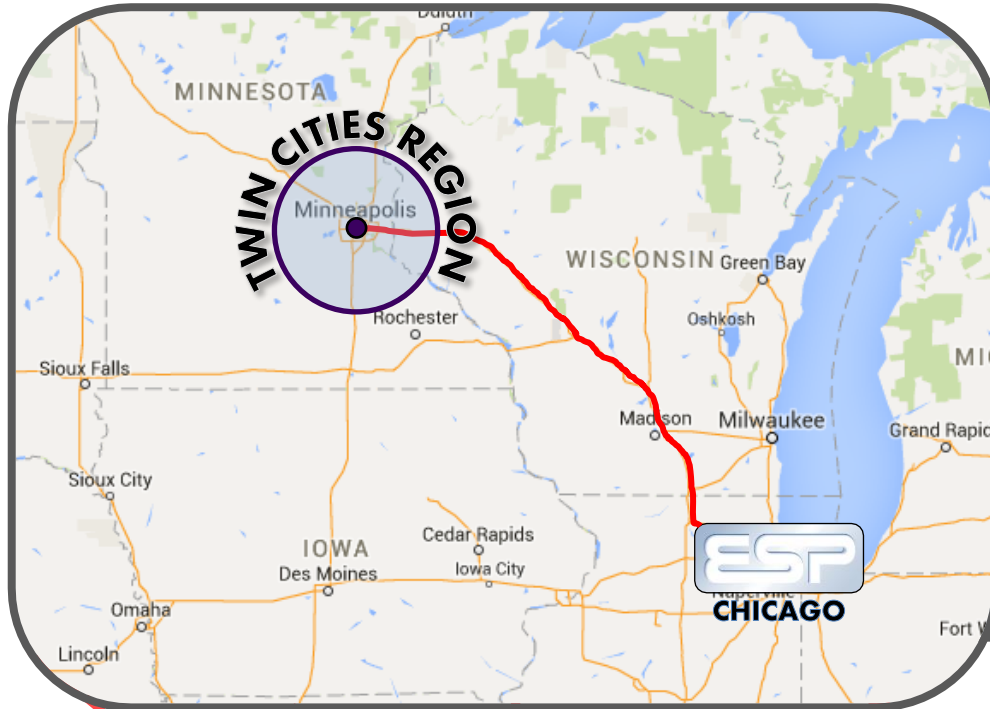

Specialty Steel Products

TWIN CITIES SHUTTLE PROGRAM

ESPSTEEL.COM

888-377-4317

- **Weekly Shuttle to Twin Cities Region**
- **2000 LB Weight Min.**
- **\$75 Fee Per Dropoff**
- **Orders must be in by Thursday @ 1:00pm**
- **Shuttle ETA: Monday AM**