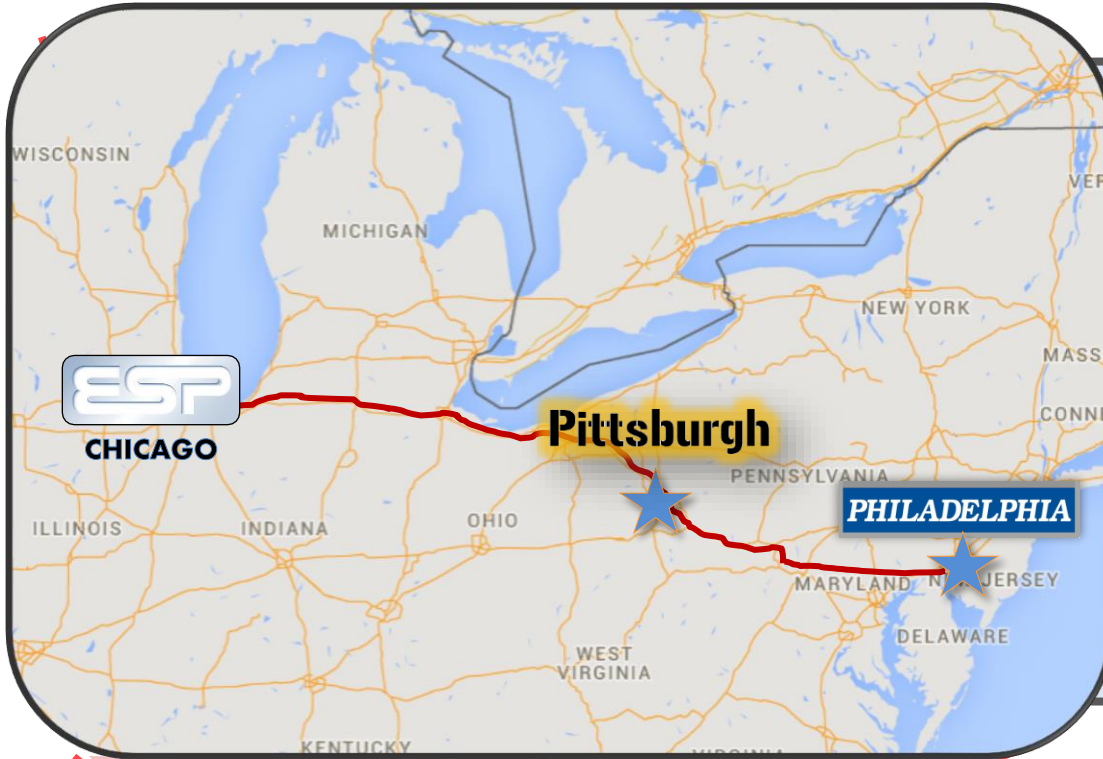

## PENN SHUTTLE PROGRAM

ESPSTEEL.COM • 888-377- 4317

- **Weekly Shuttle to Pittsburgh & Philadelphia**
- **2000 LB Weight Min.**
- **\$75 Fee Per Dropoff**
- **Orders must be in by Thursday @ 1pm**
- **Shuttle ETA:**
  - **Pittsburgh – Mondays**
  - **Philadelphia – Tuesdays**