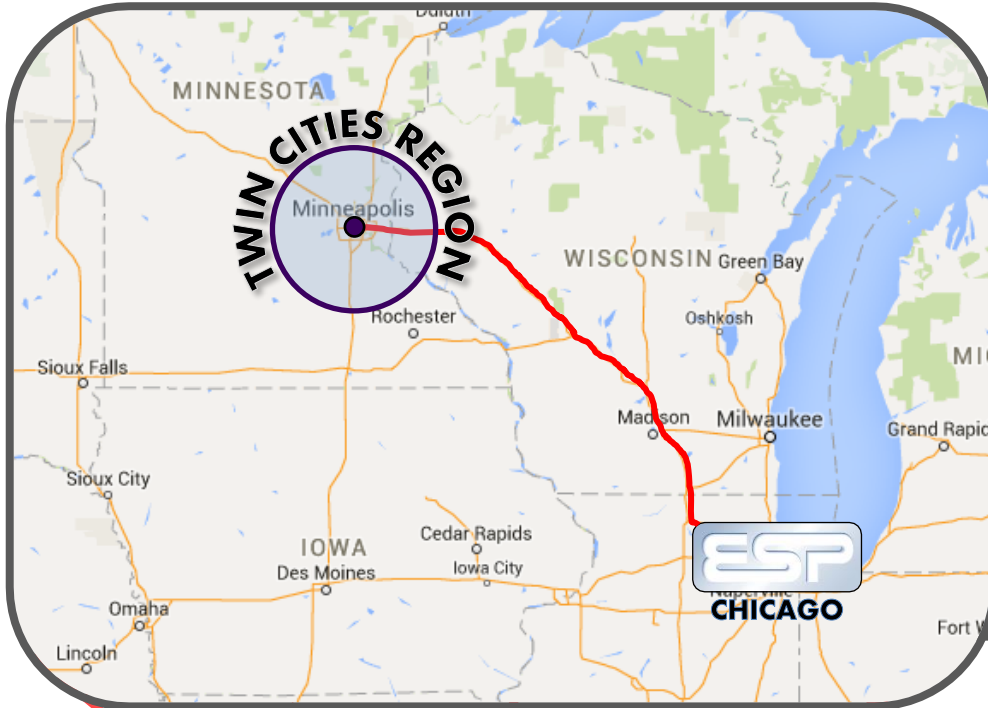

## TWIN CITIES SHUTTLE PROGRAM

ESPSTEEL.COM

888-377-4317

- **Weekly Shuttle to Twin Cities Region**
- **2000 LB Weight Min.**
- **\$75 Fee Per Dropoff**
- **Orders must be in by Thursday @ 1:00pm**
- **Shuttle ETA: Monday AM**