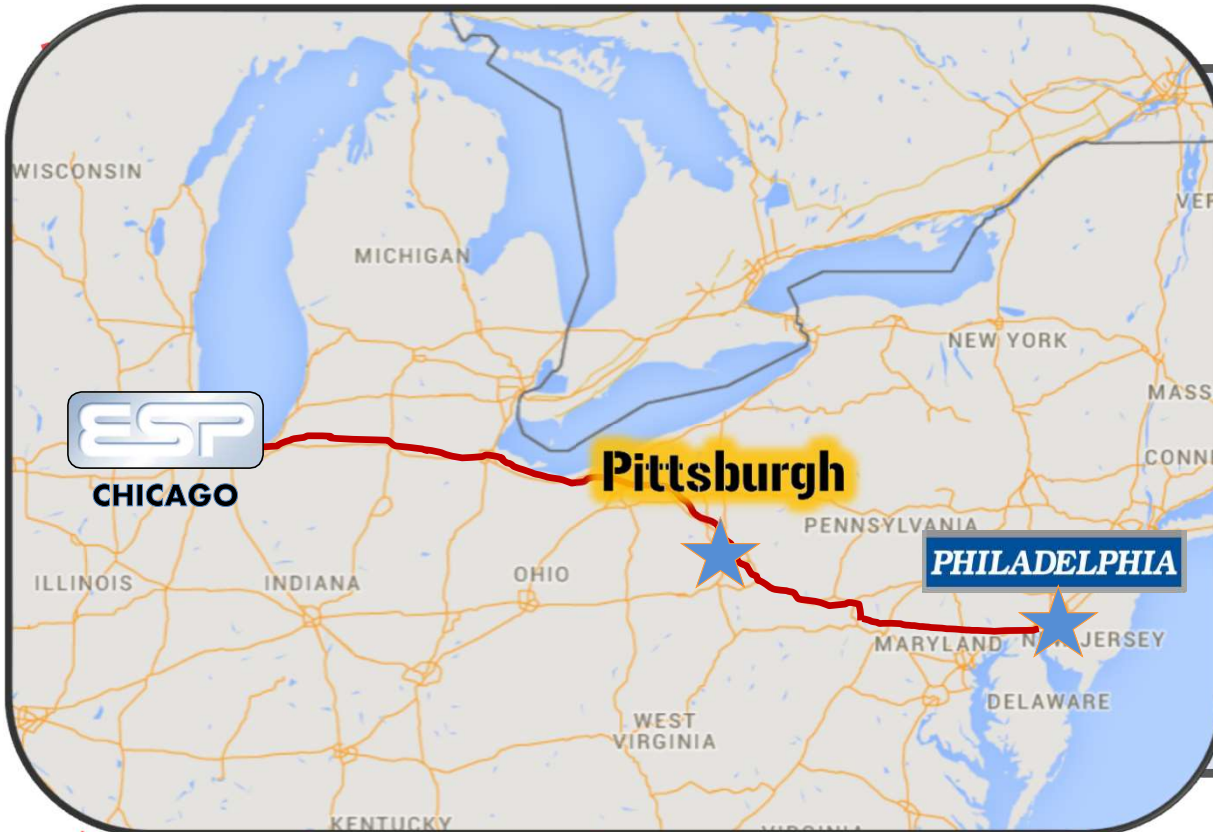

## PENN SHUTTLE PROGRAM

ESPSTEEL.COM • 888-377- 4317

- **Weekly Shuttle to Pittsburgh & Philadelphia**
- **2000 LB Weight Min.**
- **\$150 Fee Per Dropoff**
- **Orders must be in by Thursday @ 1pm**
- **Shuttle ETA:**
  - **Pittsburgh – Mondays**
  - **Philadelphia – Tuesdays**