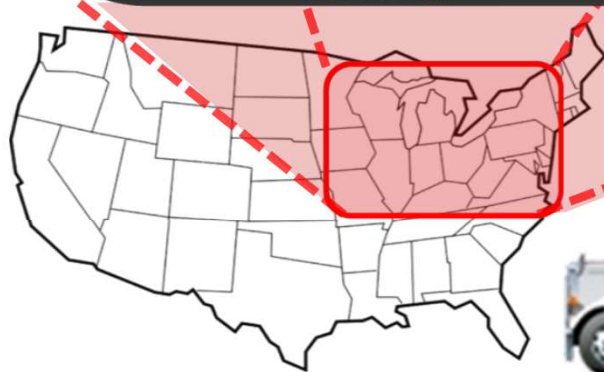

## PENN SHUTTLE PROGRAM

ESPSTEEL.COM • 888-377- 4317

- **Weekly Shuttle to Pittsburgh & Philadelphia**
- **2000 LB Weight Min.**
- **\$150 Fee Per Dropoff**
- **Orders must be in by Thursday @ 1pm**
- **Shuttle ETA:**
  - **Pittsburgh – Mondays**
  - **Philadelphia – Tuesdays**