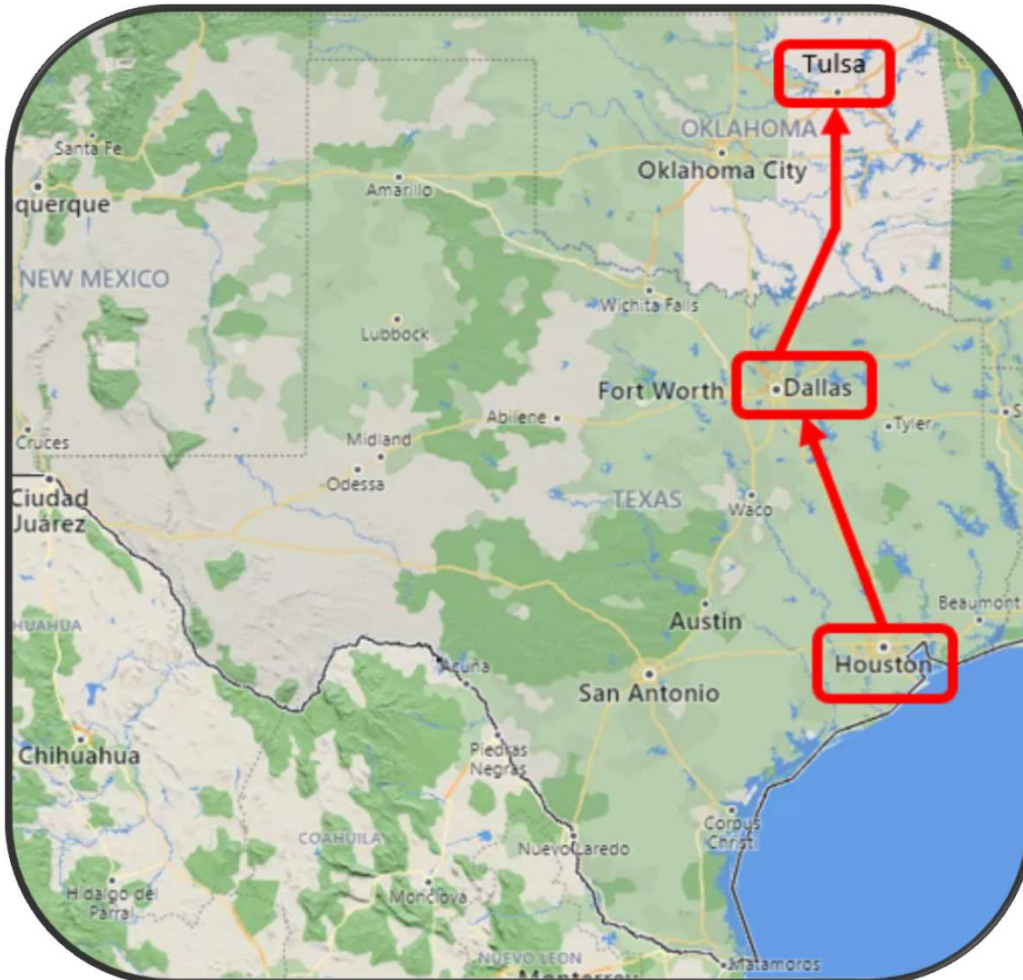

Specialty Steel Products

DALLAS / TULSA SHUTTLE PROGRAM

ESPSTEEL.COM ● 888-377-4317

- **Weekly Shuttle to Dallas, TX and Tulsa, OK region.**
- **2000 Lb. accumulated weight minimum**
- **\$150 fee per drop off**
- **Orders must be in by Friday @ 1pm**
- **Shuttle departs Houston on Monday**