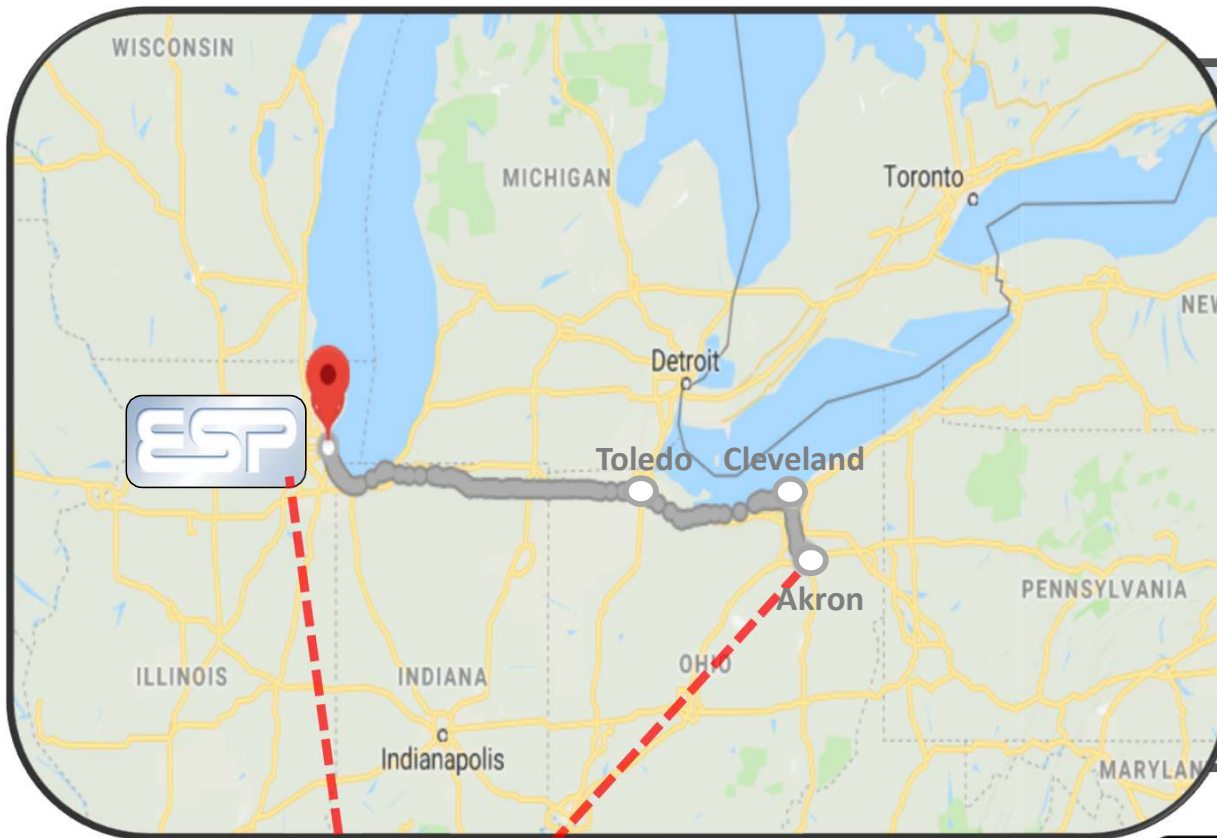

Specialty Steel Products

CLEVELAND SHUTTLE PROGRAM

ESPSTEEL.COM

• (888) 377-4317

- **Weekly Shuttle to Toledo, Cleveland & Akron**
- **2000 LB Weight Min.**
- **\$150 Fee Per Dropoff**
- **Orders must be in by Tuesday @ 1:00 p.m. CST**
- **Shuttle ETA Thursday**