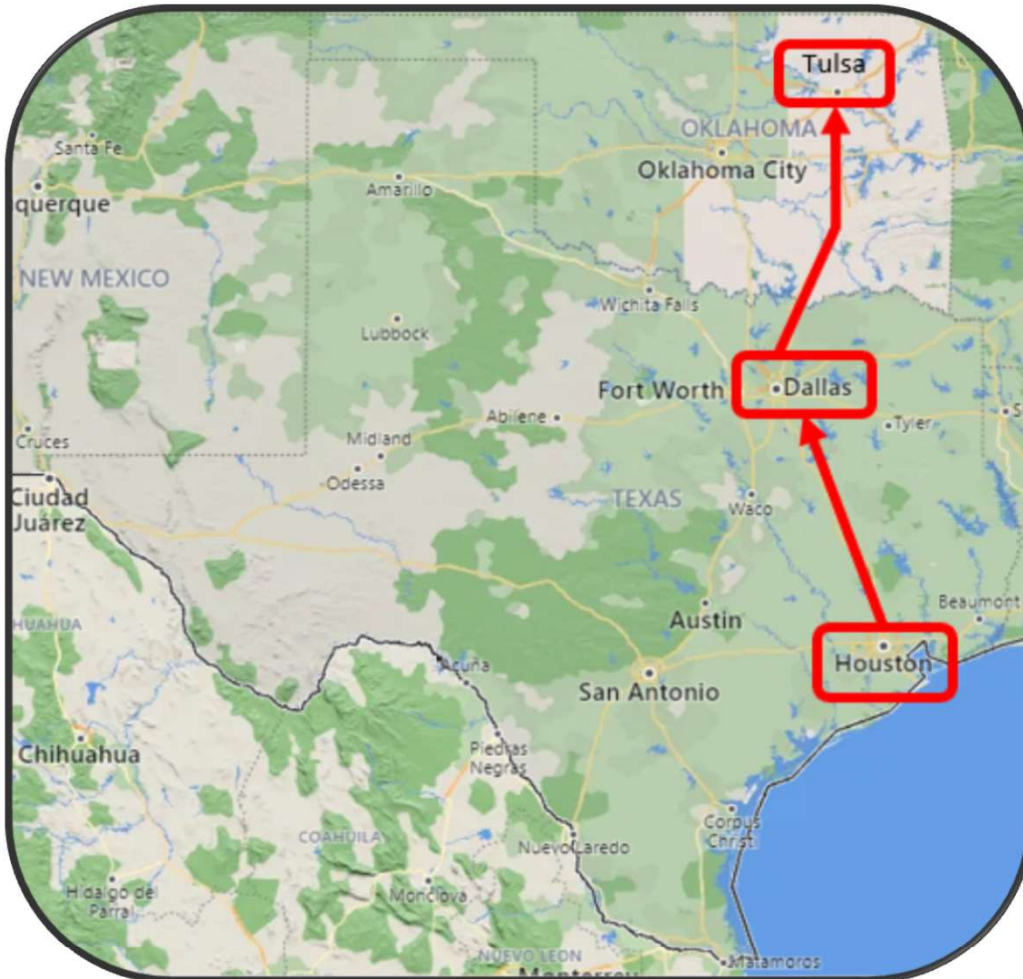

Specialty Steel Products

DALLAS / TULSA SHUTTLE PROGRAM

ESPSTEEL.COM ● 888-377-4317

- **Weekly Shuttle to Dallas, TX and Tulsa, OK regions.**
- **2000 Lb. accumulated weight minimum**
- **\$150 fee per drop off**
- **Orders must be in by Friday @ 1pm**
- **Shuttle departs Houston on Mondays**