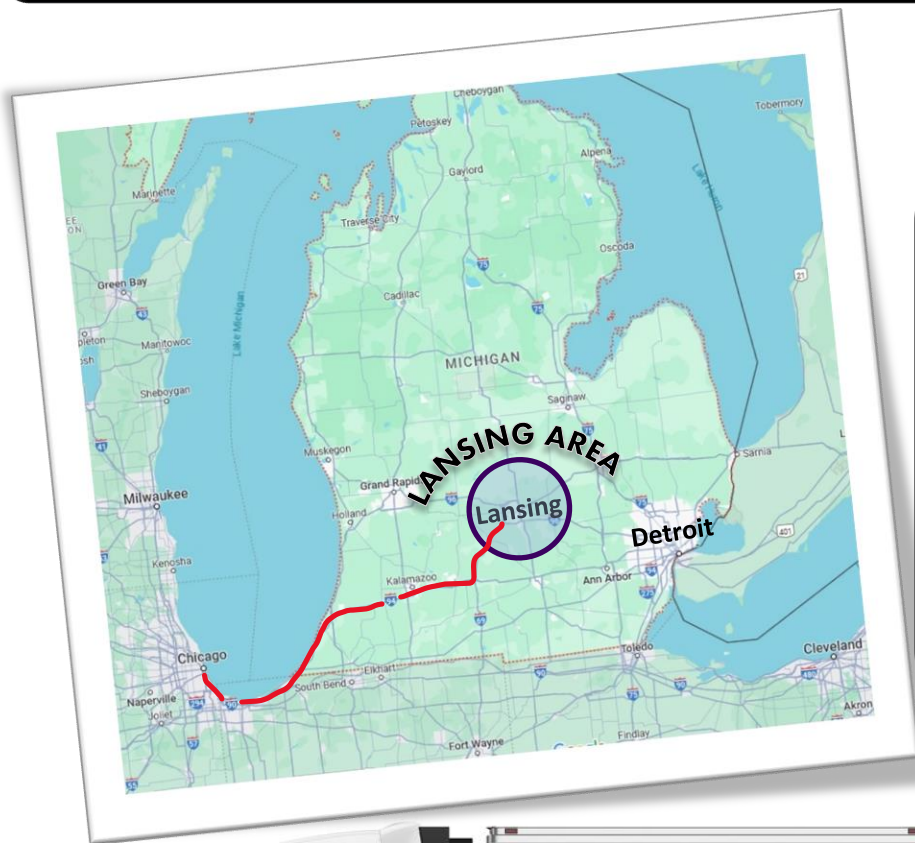

Specialty Steel Products

LANSING SHUTTLE PROGRAM

ESPSTEEL.COM ● (888) 377-4317

Weekly Shuttle deliveries to greater Lansing area every Wednesday

-
-
-
-

2000 LB Weight Min.

\$250 Fee Per Dropoff

Orders must be in by Tuesday @ 1:00 p.m. CST